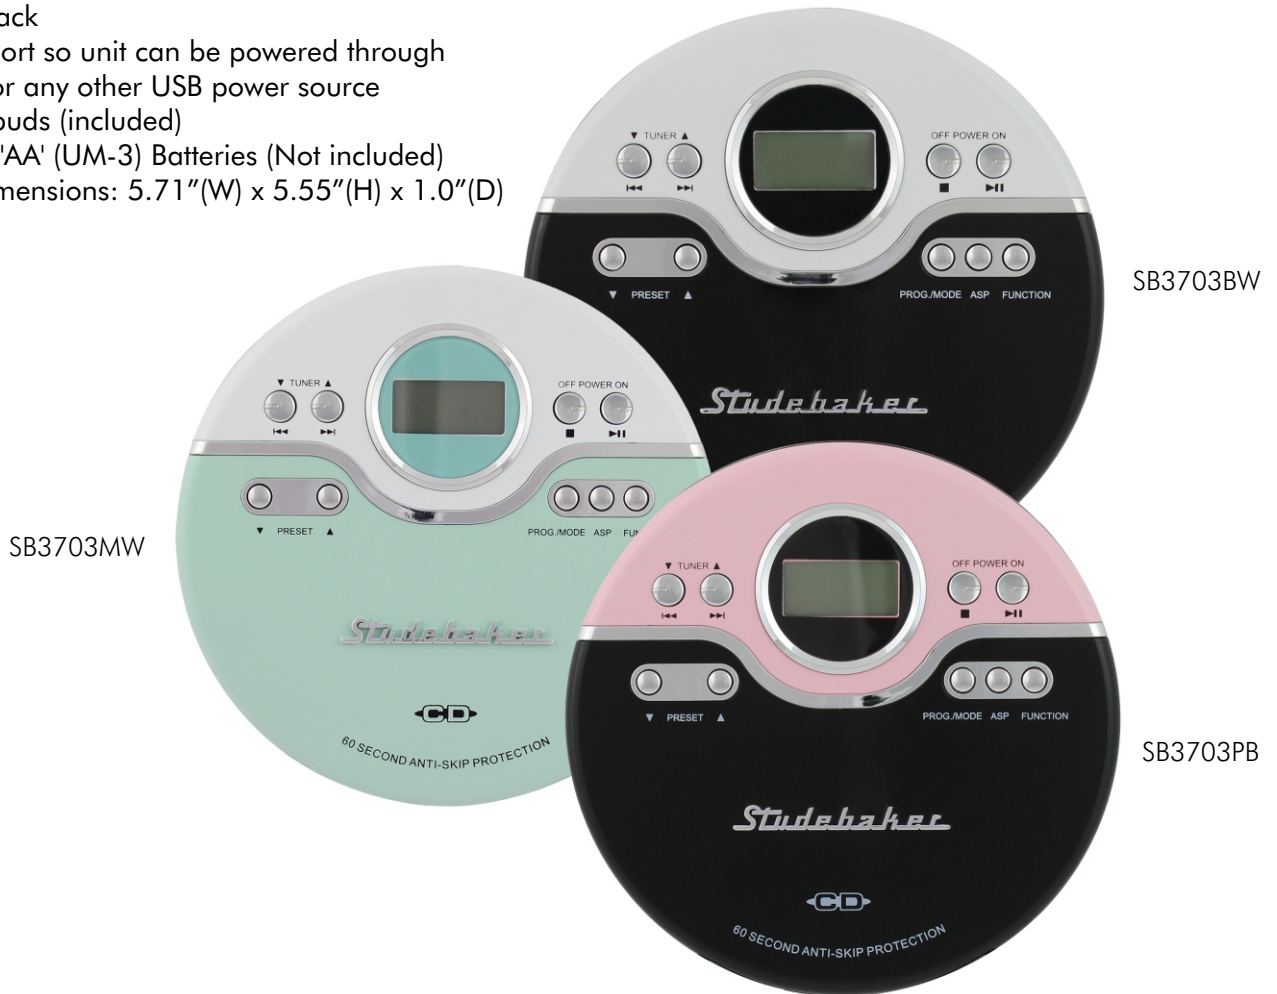

SB3703

JOGGABLE PERSONAL CD PLAYER WITH FM PLL RADIO

- FM PLL Radio
- 60 Second Anti-skip Protection
- CD-R/RW Compatible
- 5" & 3" Disc Compatible
- 24 Track Programmable Memory
- Multi-function, Full Digit LCD Display
- DBBS Bass Boost Switch
- Headphone Jack
- DC Input Jack
- Mini USB port so unit can be powered through computer or any other USB power source
- Stereo Earbuds (included)
- Power: 2 x 'AA' (UM-3) Batteries (Not included)
- Product Dimensions: 5.71"(W) x 5.55"(H) x 1.0"(D)

052918

Specifications subject to change without notice

SB3703	PACKAGING:		MASTER CARTON:			CONTAINER QTY:	
	UPC	Giftbox Dim.	Weight (Lbs)	Qty.	Dim.	Weight (Lbs)	20'
0-77283-01377-5 (PB) 0-77283-01732-2 (BW) 0-77283-01736-0 (MW)	7.0"(W) x 9.63"(H) x 2.0"(D)	TBA	4	10.43"(W) x 8.07"(H) x 6.69"(D)	TBA	12,172	25,216