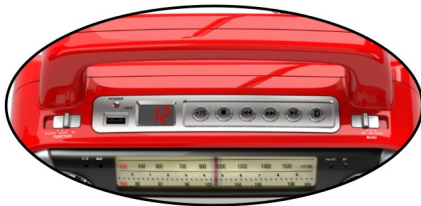

TOP PANEL CONTROLS

SB2006BL