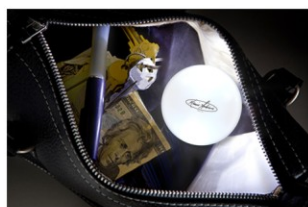

SINCE 1947

MA385A

HANDBAG LIGHT, PURSE LIGHT AND BACKPACK LIGHT WITH AUTOMATIC SENSOR TO ILLUMINATE THE BAG from MARINO ANDRIANI

- Easily find whatever you need in your purse/handbag, no matter how dark it is
- Motion activated to turn on light when your hand gets close
- Bright LEDs illuminate the inside of your purse for approximately 10 seconds
- Automatic shutoff
- Lightweight, compact design
- Operates on two CR2032 batteries (included)
- Unit dimensions: 3.05"(W) x 0.94"(H) x 2.66"(D)