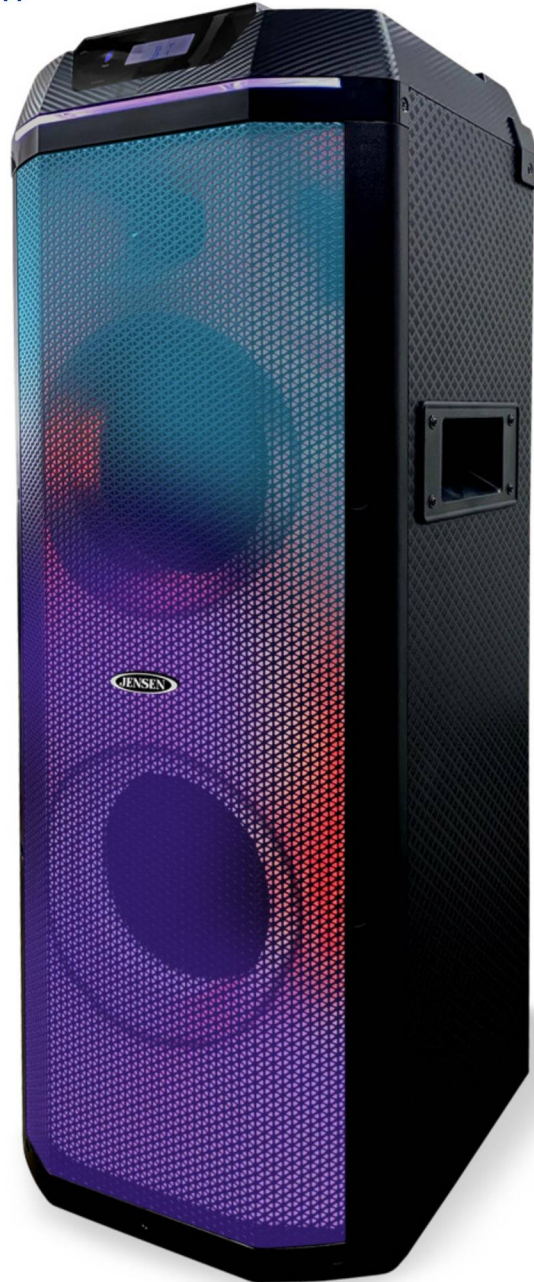

SPS-150

150 WATT HIGH-POWER PORTABLE WIRELESS BLUETOOTH STEREO PARTY SPEAKER WITH LED LIGHTING EFFECTS

- Dual 6.5" 150 Watts High Efficiency Amplifier
- Bluetooth 5.0 - Supports A2DP, AVRCP
- Multi-function LCD Display
- Auxiliary Input Jack with Cord Included for Connecting Your iPod, MP3 or other Digital Audio Players
- 1 Amp USB Port for Charging of Your iPod, iPhone or Smartphone
- TWS Compatible - Connect to a Second TWS Compatible Bluetooth Speaker to Create a Wireless Stereo Network Between the 2 Units
- Dual Microphone Input Jack (Mic Not Included)
- Super Bass Sound Booster
- USB Flash Drive Memory Slot for MP3 Playback
- Karaoke Voice Cancel Function
- Key Adjust Function
- LED Accent Lights with Flashing Modes Selection
- 5 Preset Equalizer
- Output: 2 x 75W RMS + Tweeter
- Power: AC 120V/60Hz
- Size: 32.87"(H) x 11.85"(W) x 10.51"(D)