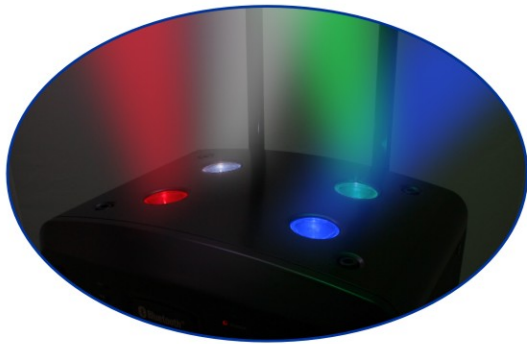

SMPS-900

PORTABLE BLUETOOTH TAILGATE/TROLLEY SPEAKER

- Bluetooth 4.0
- 4 Flashing LED Accent Lights on Top Panel and 1 in the Speaker
- Auxiliary Input Jack for Connecting Your iPod, MP3 or other Digital Audio Players
- USB Input to Play MP3 Files Directly from your USB Flash Drive
- Microphone Input Jack (Microphone Included)
- Guitar Jack
- Master Volume Control
- Volume Control for Guitar/Microphone
- Echo, Bass and Treble Controls
- Light Control - On/Off, Random Flashing or Pulses to the Beat of the Music
- Remote Control for Volume, Play, Light Control and Source Selection
- Built-in Collapsible Handle
- Built-in Replaceable Lithium Ion Battery
- Output: 15W RMS
- Power: 120V AC Adaptor (included)
Remote Control: 1 x CR2032 Battery (Included)
- Size: 11.8"(W) x 17.8"(H) x 13"(D)

4 Flashing LED Accent Lights on Top Panel

Wirelessly Connect to Different Types of Compatible Bluetooth Enabled Devices

The Bluetooth® word mark and logos are registered trademarks owned by Bluetooth SIG, Inc.