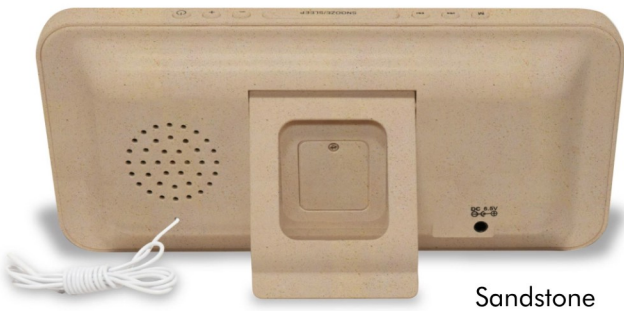

JCR-212

AM/FM DUAL ALARM CLOCK RADIO

- 1.8" White LED Display
- AM/FM Receiver with Digital PLL Tuning and 10AM + 10FM Station Presets
- Dual Alarm
- Wake to Radio or Alarm
- Hi/Low Dimmer Control
- Sleep
- Snooze
- Built-in Speaker and Foldable Stand
- Power: 120V AC Adaptor (Included)
Battery Back-up for Clock: 1 x CR2025 Lithium Battery (Not included)
- Size: 3.74"(H) x 7.56"(W) x 0.98"(D)

Sandstone

Made with Bio-Plastics

This product contains parts that are derived from plants and other renewable materials vs products made using 100% petroleum based materials.

Visit Spectra Green for more information:
<https://www.spectraintl.com/about/spectragrm>