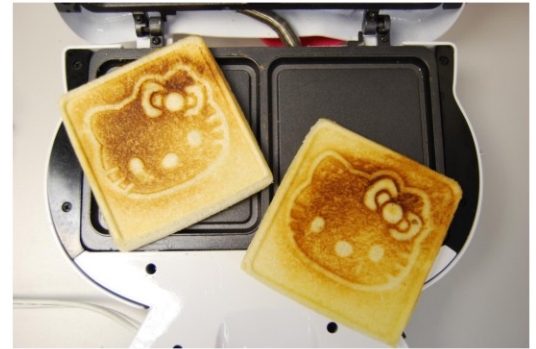

HELLO KITTY®

KT5245A

SANDWICH MAKER

- Perfect for Grilled Cheese, Hot Panini Sandwiches and Many Other Delicious Sandwiches
- Nonstick Cooking Surfaces Makes Clean Up Easy
- Two Surfaces to Allow Cooking on Both Sides of Bread Simultaneously
- Grills Hello Kitty's Face into Every Sandwich
- Cool-touch Exterior/Handle Provides Safe, Convenient Handling of Unit
- Compact Design for Easy Storage. Takes Up Less Space.
- Preheat Indicator
- Power Switch
- Power: 120V ~ 60Hz 750W
- Size: 12.5"(W) x 11"(H) x 3"(D)

Specifications subject to change without notice

KT5245A	PACKAGING:			MASTER CARTON:			CONTAINER QTY:	
	Window Giftbox Dim.	Weight (Lbs)	Qty.	Dim.	Weight (Lbs)	20'	40'	
UPC	12.01" (W) x 4.13" (H) x 12.40" (D)	3.0	4	13.62" (W) x 12.75" (H) x 18.25" (D)	17.45	2,160	4,704	
0-77283-05450-1								