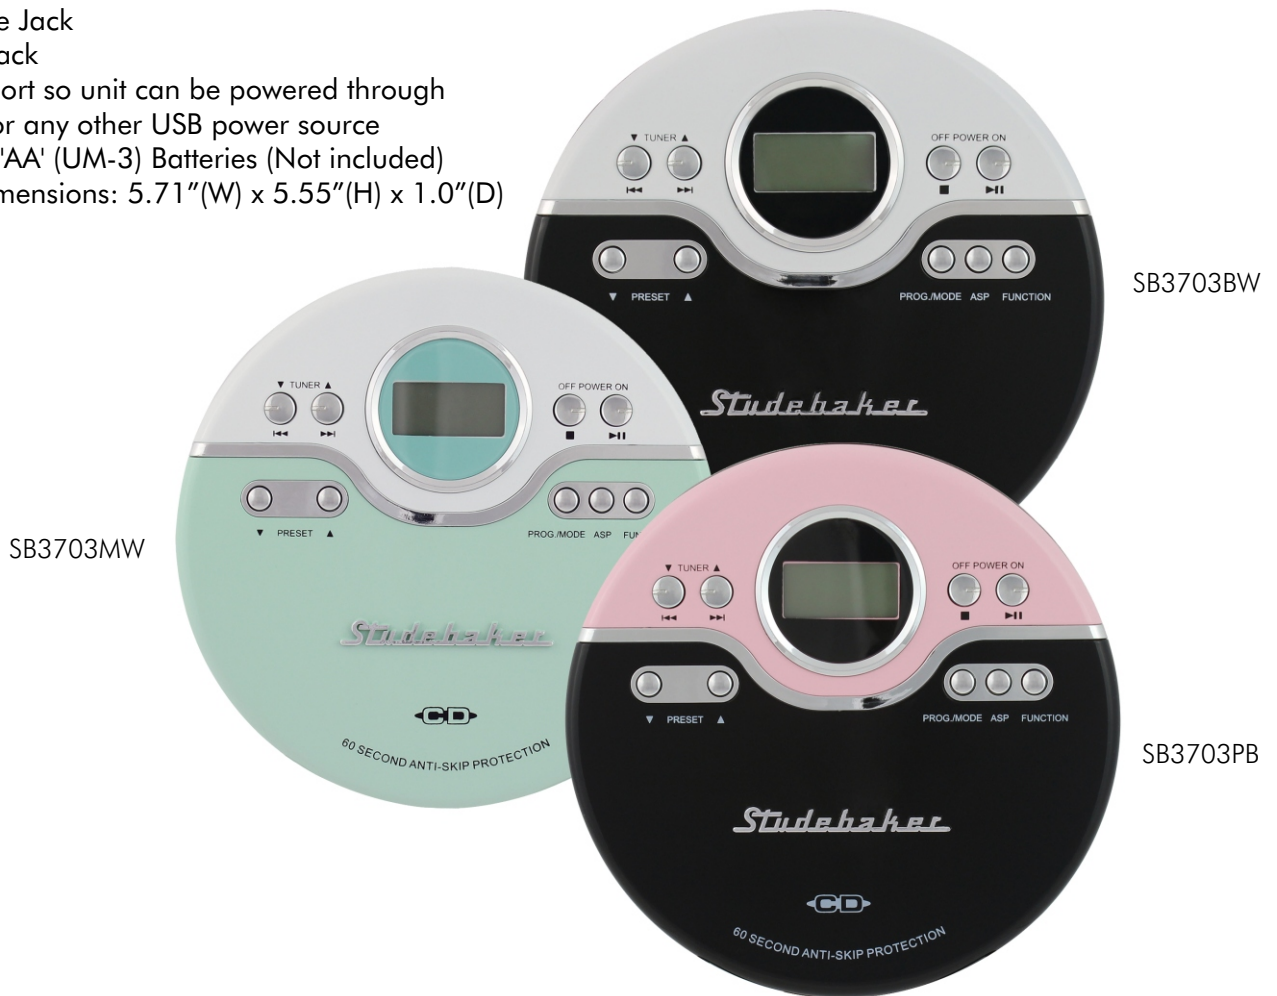

SB3703

JOGGABLE PERSONAL CD PLAYER WITH FM PLL RADIO

- FM PLL Radio
- 60 Second Anti-skip Protection
- CD-R/RW Compatible
- 5" & 3" Disc Compatible
- 24 Track Programmable Memory
- Multi-function, Full Digit LCD Display
- DBBS Bass Boost Switch
- Headphone Jack
- DC Input Jack
- Mini USB port so unit can be powered through computer or any other USB power source
- Power: 2 x 'AA' (UM-3) Batteries (Not included)
- Product Dimensions: 5.71"(W) x 5.55"(H) x 1.0"(D)

041918

Specifications subject to change without notice

SB3703	PACKAGING:		MASTER CARTON:			CONTAINER QTY:	
	UPC	Giftbox Dim.	Weight (Lbs)	Qty.	Dim.	Weight (Lbs)	20'
0-77283-01377-5 (PB) 0-77283-01732-2 (BW) 0-77283-01736-0 (MW)	7.0"(W) x 9.63"(H) x 2.0"(D)	TBA	4	10.43"(W) x 8.07"(H) x 6.69"(D)	TBA	12,172	25,216