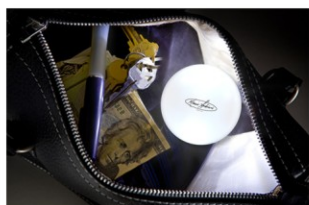

SINCE 1947

MA385

MOTION ACTIVATED HANDBAG LIGHT

- Easily find whatever you need in your purse/handbag, no matter how dark it is
- Motion activated to turn on light when your hand gets close
- Bright LEDs illuminate the inside of your purse for approximately 10 seconds
- Automatic shutoff
- Lightweight, compact design
- Operates on two CR2032 batteries (included)
- Unit dimensions: 3.05"(W) x 0.94"(H) x 2.66"(D)