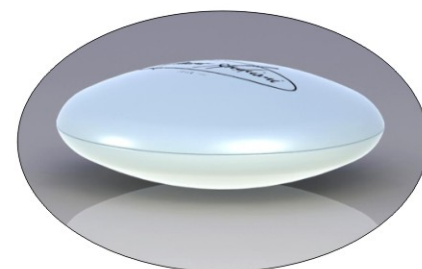

SINCE 1947

MA385

MOTION ACTIVATED HANDBAG LIGHT

- Easily find whatever you need in your purse/handbag, no matter how dark it is
- Motion activated to turn on light when your hand gets close
- Bright LEDs illuminate the inside of your purse for approximately 10 seconds
- Automatic shutoff
- Lightweight, compact design
- Operates on two CR2032 batteries (included)
- Unit dimensions: 3.05"(W) x 0.94"(H) x 2.66"(D)

Specifications subject to change without notice

MA385	PACKAGING:		MASTER CARTON:			CONTAINER QTY:	
	Giftbox Dim.	Weight (Lbs)	Qty.	Dim.	Weight (Lbs)	20'	40'
UPC	5"(W) x 1.55"(H) x 5"(D)	0.25	20 (5 inners)	27.95"(W) x 6.3"(H) x 7.28"(D)	6.5	26,600	55,200
0-77283-15385-3							
			INNER CARTON:				
			Qty.	Dim.	Weight (Lbs)		
			4	6.69"(W) x 5.31"(H) x 5.51"(D)	TBA		