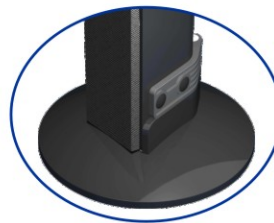

## WALL MOUNTABLE 2.1-CHANNEL BLUETOOTH SOUNDBAR SPEAKER WITH BUILT-IN SUBWOOFER

- 3 Different Placement Options - Wall Mountable, Floor Stand or Table Top
- Supports A2DP
- 1 x RCA Analog Input Jack
- 1 x Auxiliary Input Jack for Connecting Your iPod, MP3 or other Digital Audio Players
- FM Scanning Receiver
- 5 Mode Preset EQ
- Mute, Treble and Bass Functions
- Digital Volume Control
- Base Stand (included)
- Wall Mounting Hardware and Template Included
- 1 x RCA to RCA Cord Included
- 1 x 3.5mm Auxiliary Cord Included
- Remote Control
- Output: 2 x 15W RMS + 20W Subwoofer
- Power: 120V AC Adaptor (included)  
Remote: 1 x CR2025 Lithium Battery (Included)
- Size: 37.75"(H) x 3.53"(W) x 4.43"(D) - with stand  
37"(H) x 3.53"(W) x 4.43"(D) - without stand