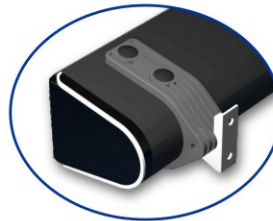

# JSBW-650

## WALL MOUNTABLE 2.1-CHANNEL BLUETOOTH SOUNDBAR SPEAKER WITH BUILT-IN SUBWOOFER

- 3 Different Placement Options - Wall Mountable, Floor Stand or Table Top
- Supports A2DP
- 1 x RCA Analog Input Jack
- 1 x Auxiliary Input Jack for Connecting Your iPod, MP3 or other Digital Audio Players
- FM Scanning Receiver
- 5 Mode Preset EQ
- Mute, Treble and Bass Functions
- Digital Volume Control
- Base Stand (included)
- Wall Mounting Hardware and Template Included
- 1 x RCA to RCA Cord Included
- 1 x 3.5mm Auxiliary Cord Included
- Remote Control
- Output: 2 x 15W RMS + 20W Subwoofer
- Power: 120V AC Adaptor (included)  
Remote: 1 x CR2025 Lithium Battery (Included)
- Size: 37.75"(H) x 3.53"(W) x 4.43"(D) - with stand  
37"(H) x 3.53"(W) x 4.43"(D) - without stand

Base Stand Included for Vertical Placement on Floor

Wall Mountable - Hardware included

Wirelessly Connect to Different Types of Compatible Bluetooth Enabled Devices

The Bluetooth® word mark and logos are registered trademarks owned by Bluetooth SIG, Inc.